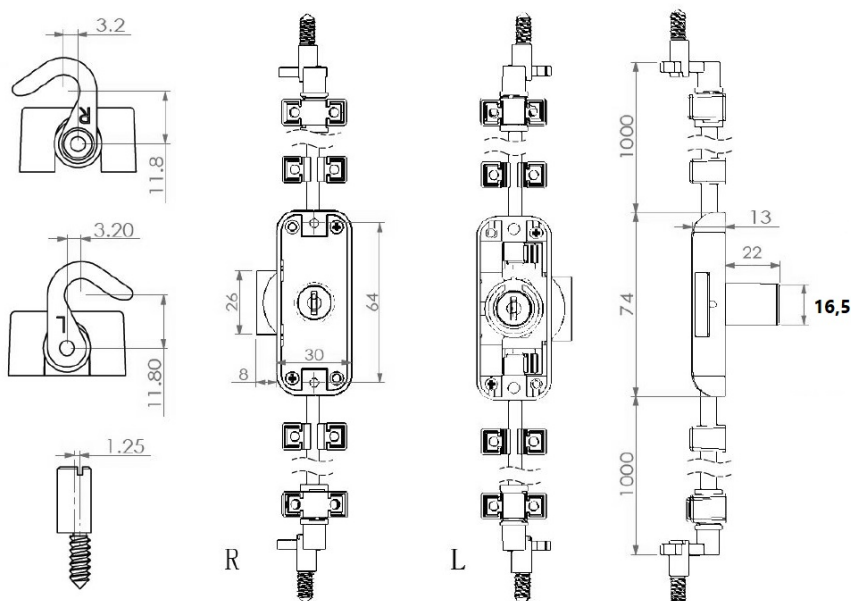

## Description:

Rotary Bar Lock 922,  $\varnothing 16,5 \times 22 \text{mm}$ , RH, BLK, CK SISO, No Bars but W/Nickel PI. Accessories, 3-Way, 15mm Backset

## Item number:

14.05.270-0

Units	Box	Carton	HS Code	Barcode
Pcs.	8	80	8301300000	
				5704866042918